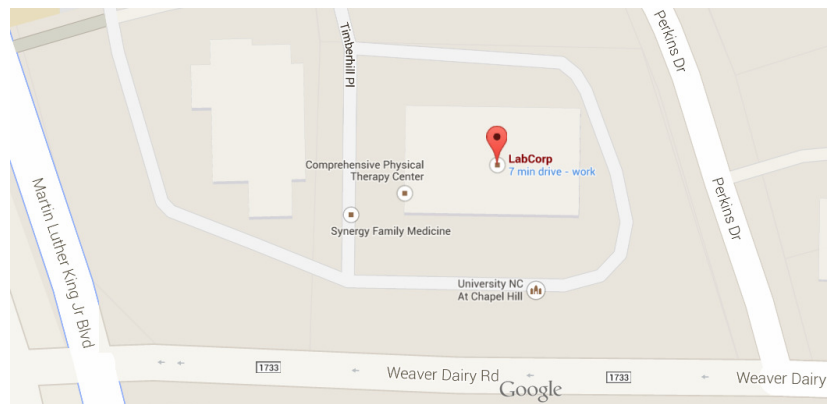

GEORGE MANLOVE, DC

900 A MLK Blvd., Chapel Hill, NC 27514
gmanlove@gmail.com | 919-942-1930

www.drmanlove.com