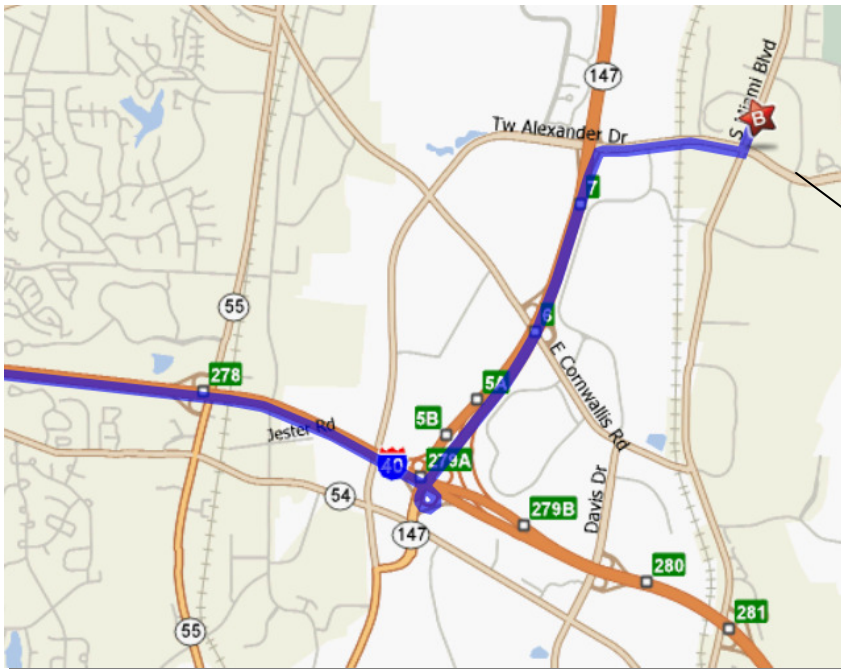

# LabCorp Draw Station in Durham

919-361-2165

M-F 8:00 AM – 5:00 PM, lunch 12:00-1:00

Take I-40  to Exit 279B ,

Go North, on 147  for 1.9 miles

Take Exit 7  Right onto Alexander Drive for 0.3 miles

Turn Left onto Miami Boulevard at the light

Cross Miami Boulevard and take the first left past the gas station on the corner.

You will be in an L shaped strip mall (see aerial picture to the right).

Lab Corp is in suite 132, which is about the 4<sup>th</sup> from the left.

LabCorp is behind a large, red gas station/convenience store on the corner of Miami and Alexander, and is not visible from Miami Boulevard.

It is in a complex of 1-story storefronts and warehouses,

New, big red gas station on the corner, but not on this picture.