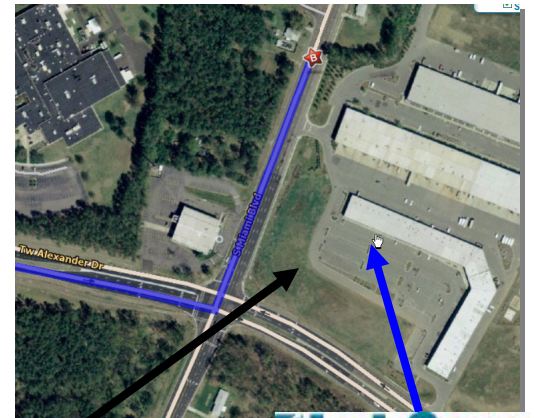

# LabCorp Draw Station in Durham

919-361-2165

M-F 8:00 AM – 5:00 PM, lunch 12:00-1:00

Take I-40  to Exit 279B ,

Go North, on 147  for 1.9 miles

Take Exit 7  Right onto Alexander Drive for 0.3 miles

Turn Left onto Miami Boulevard at the light

Cross Miami Boulevard and take the first left past the gas station on the corner.

You will be in an L shaped strip mall (see aerial picture to the right).

Lab Corp is in suite 132, which is about the 4<sup>th</sup> from the left.

LabCorp is behind a large, red gas station/convenience store on the corner of Miami and Alexander, and is not visible from Miami Boulevard.

It is in a complex of 1-story storefronts and warehouses,

New, big red gas station on the corner, but not on this picture.